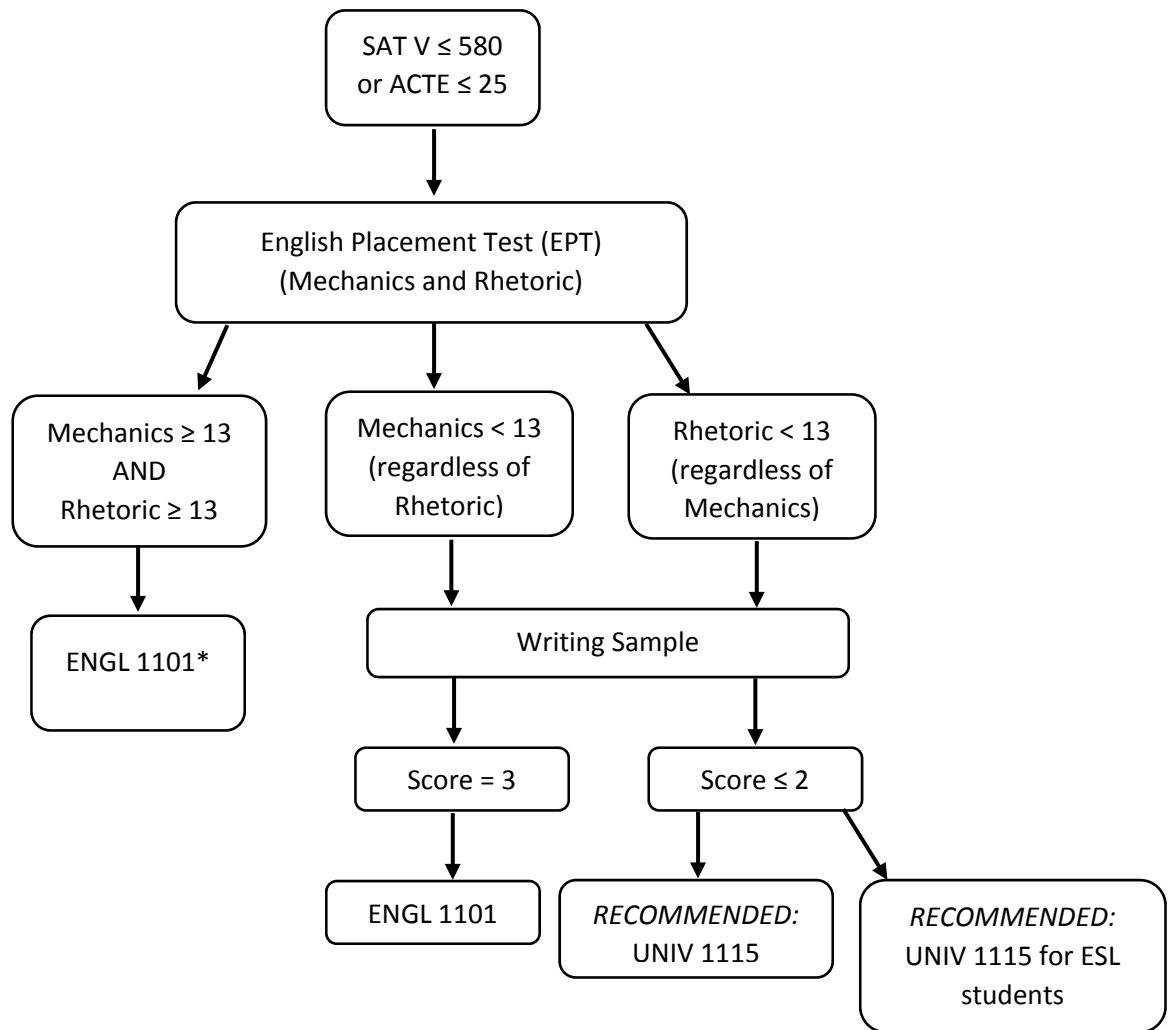

English Placement Test Information

*If both Mechanics ≥ 22 AND Rhetoric ≥ 20 , an exemption with credit is earned for ENGL 1101, and student can register for ENGL 1102.

Disclaimer for students: Please discuss your options with your academic advisor.